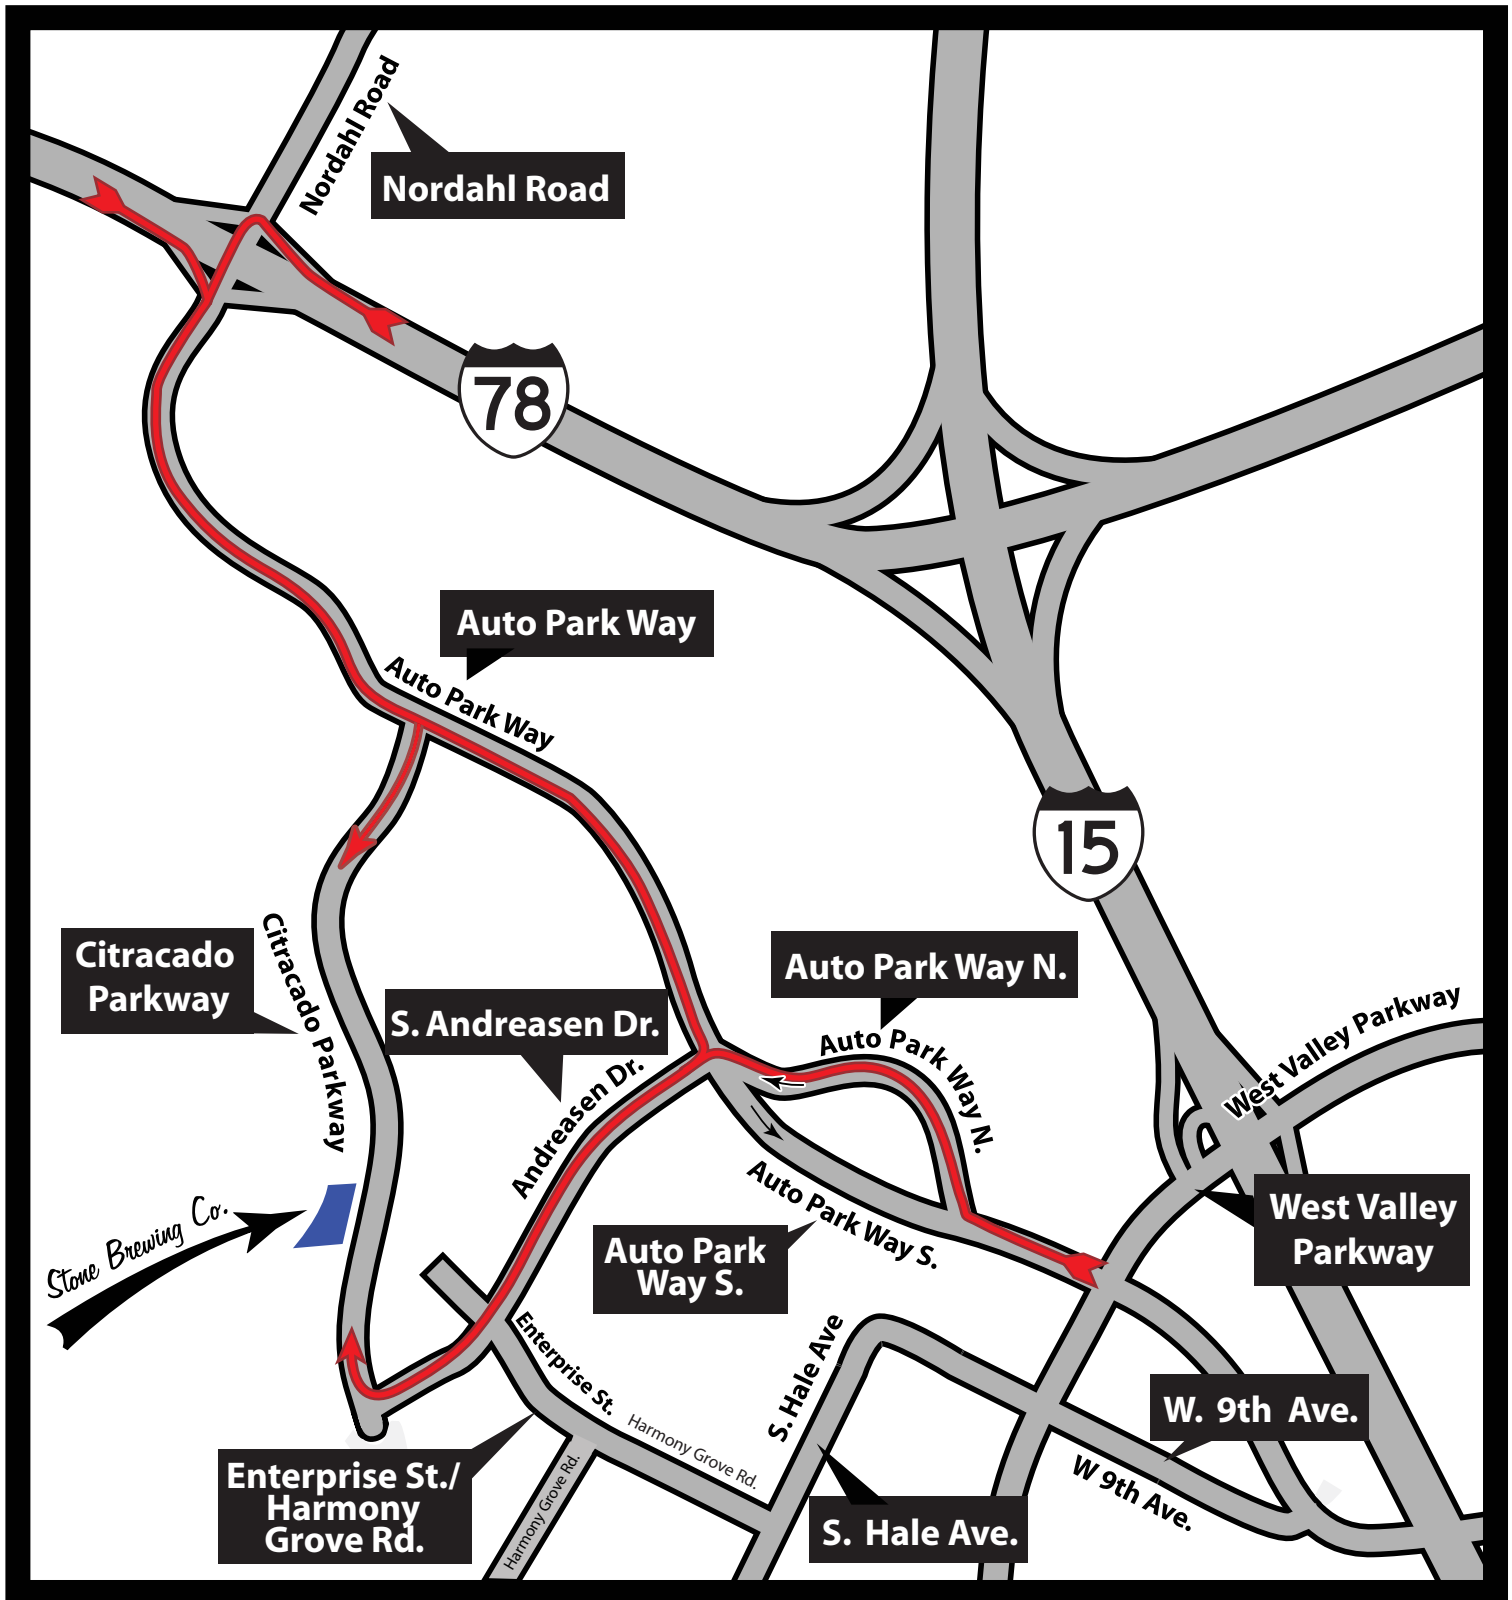

STONE BREWING CO.

Directions to the brewery in Escondido

1999 Citracado Parkway • Escondido, CA 92029

OUR STREET IS NOT YET LISTED ON MAPQUEST, YAHOO MAPS OR GOOGLE LOCAL

There is no sign on the brewery. We are the only building on the west side of the street.