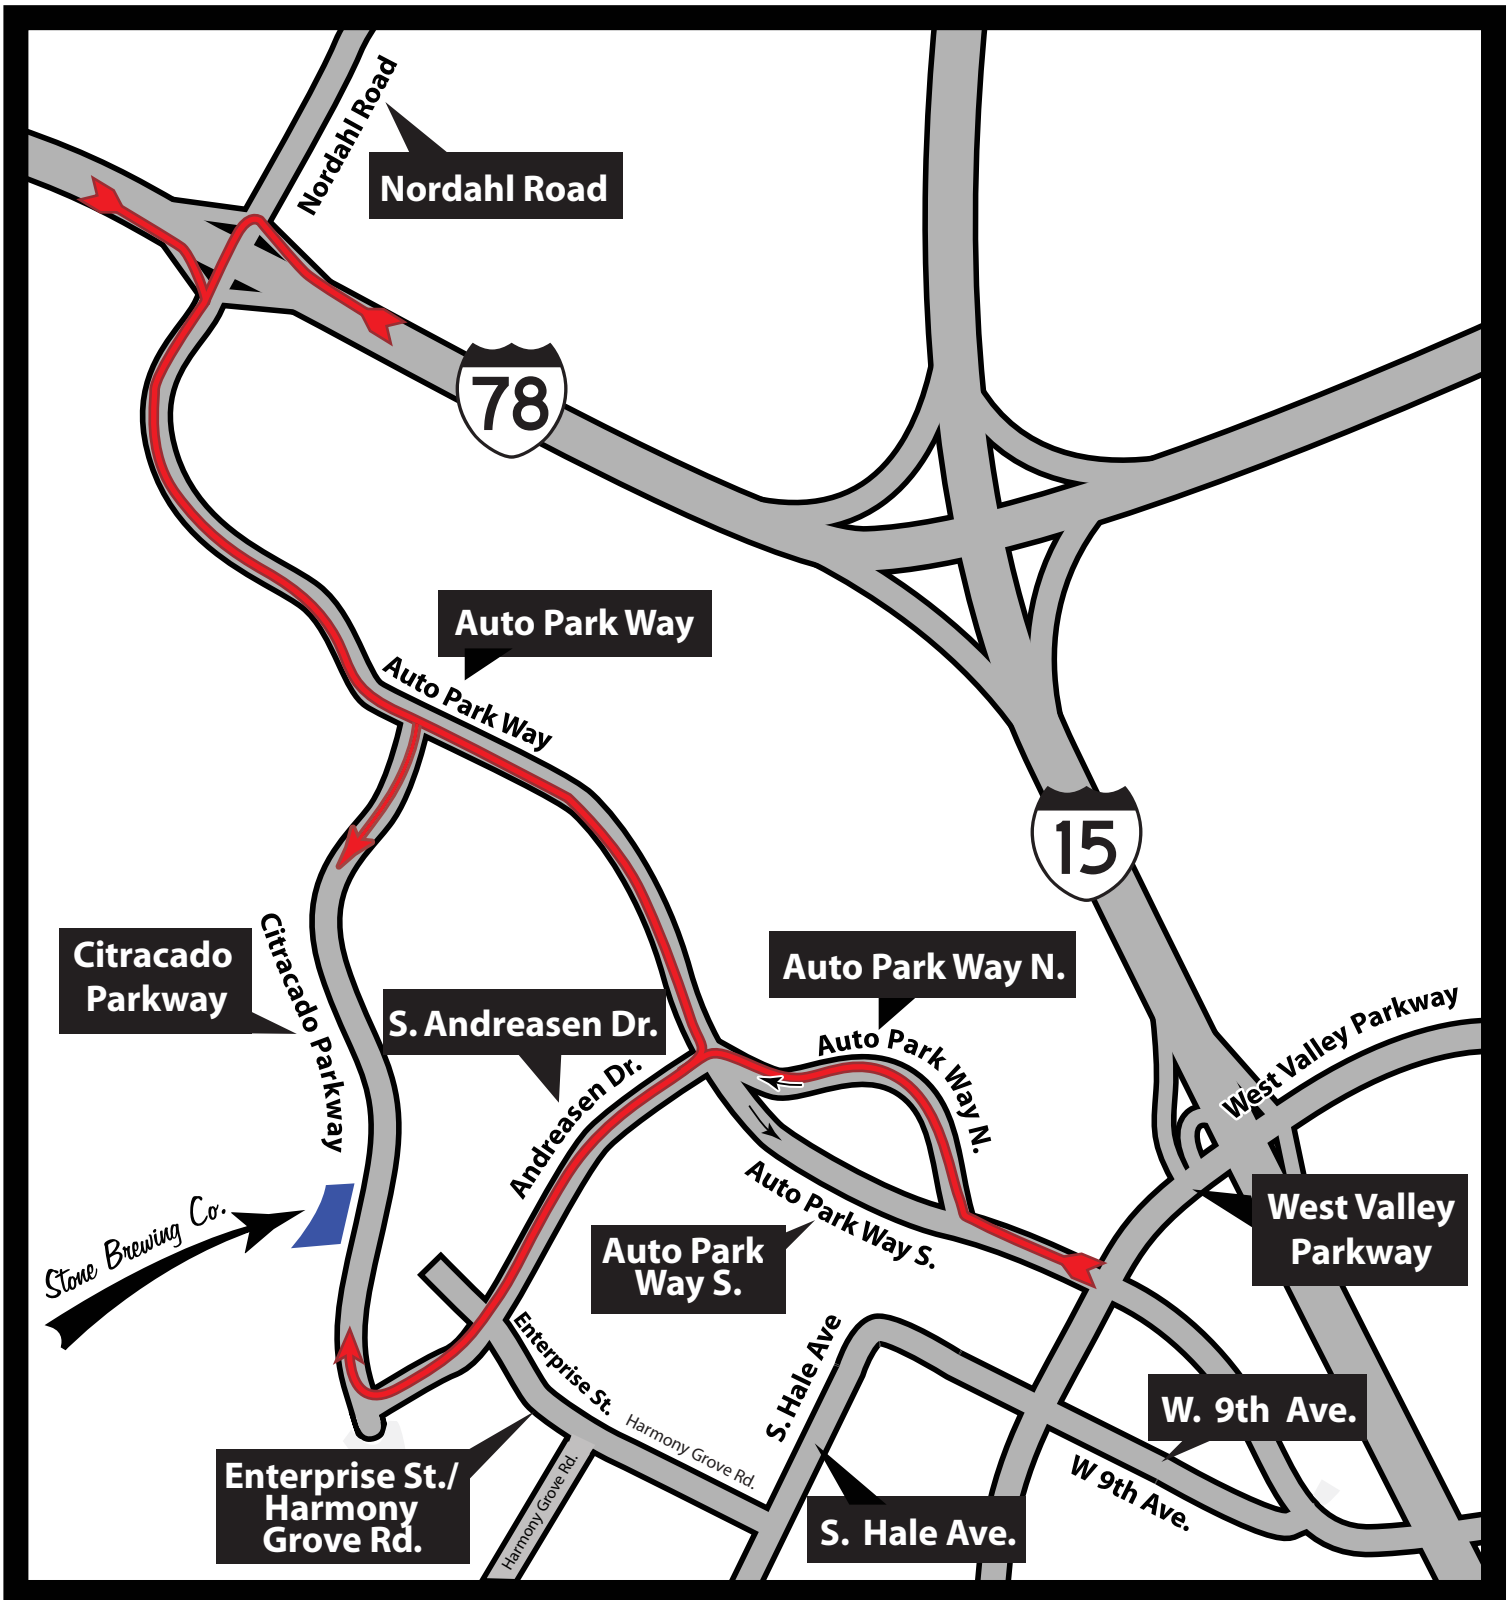

STONE BREWING CO.

Directions to the brewery in Escondido

1999 Citracado Parkway • Escondido, CA 92029

OUR STREET IS NOT YET LISTED ON MAPQUEST, YAHOO MAPS OR GOOGLE LOCAL

There is no sign on the brewery. We are the only building on the west side of the street.